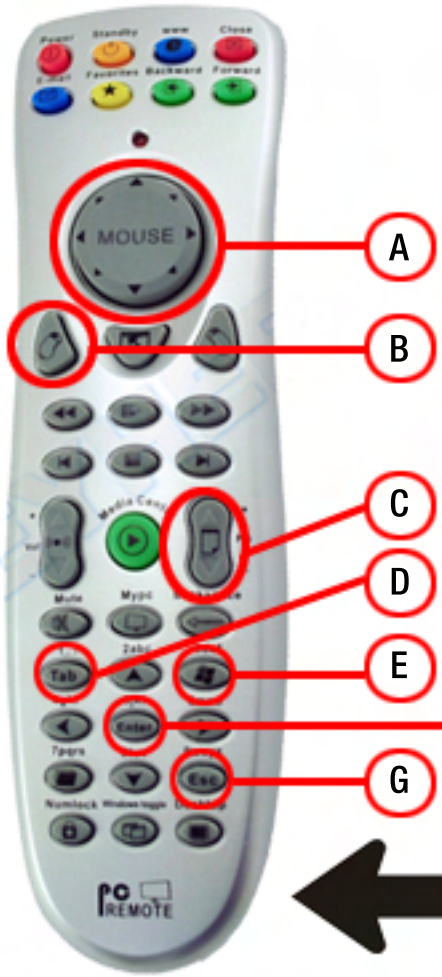

REMOTE CONTROL INSTRUCTIONS

- SELECT MOVIE [A. Move Cursor - Mouse
- [B. Select Movies & Links - Left Mouse key
- [C. Move Page Up & Down - Page Up / Page Down key
- WATCH MOVIE [D. Back to Main Movie Page - Tab key
- [E. Full Screen - Windows key
- [F. Play / Pause - Enter key
- [G. Exit Full Screen - ESC key

Arabic TV

1. Stop Video
2. Volume Up/Down
3. Mute
4. Enter/Select Channel On Guide
5. Select/Move Left On Guide
6. Select/Move Down On Guide
7. Page Up/Down On Guide
8. Select/Move Up On Guide
9. Full Screen On/Off
10. Select/Move Right on Guide
11. Stop Video