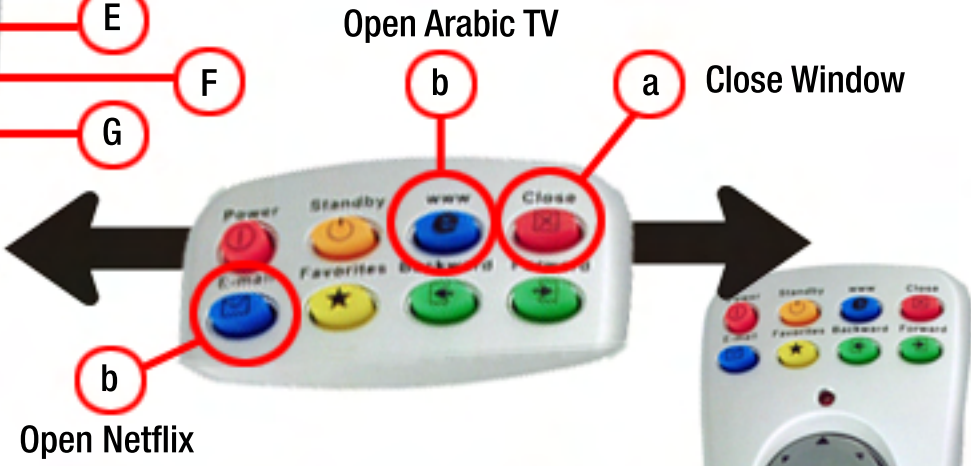

REMOTE CONTROL INSTRUCTIONS

- SELECT MOVIE [A. Move Cursor - Mouse
- [B. Select Movies & Links - Left Mouse key
- [C. Move Page Up & Down - Page Up / Page Down key
- WATCH MOVIE [D. Back to Main Movie Page - Tab key
- [E. Full Screen - Windows key
- [F. Play / Pause - Enter key
- [G. Exit Full Screen - ESC key

Arabic TV

1. Stop Video
2. Volume Up/Down
3. Mute
4. Enter/Select Channel On Guide
5. Select/Move Left On Guide
6. Select/Move Down On Guide
7. Page Up/Down On Guide
8. Select/Move Up On Guide
9. Full Screen On/Off
10. Select/Move Right on Guide
11. Stop Video